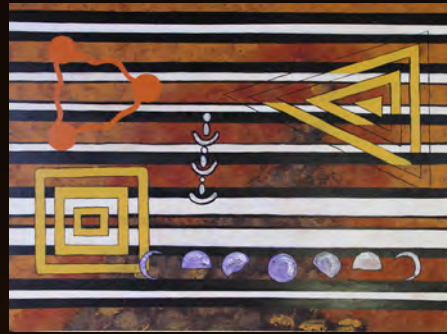

GAWARRGAY
The Spirit Emu

905 x 1220mm

\$ 4,655

GUWAYGALAA (Red) –
BANUWA (Black)
Soiled Plains

905 x 1220mm

\$ 4,655

ROBERT HENDERSON

GUWAYMADHAN and GUWAYGALIYARR